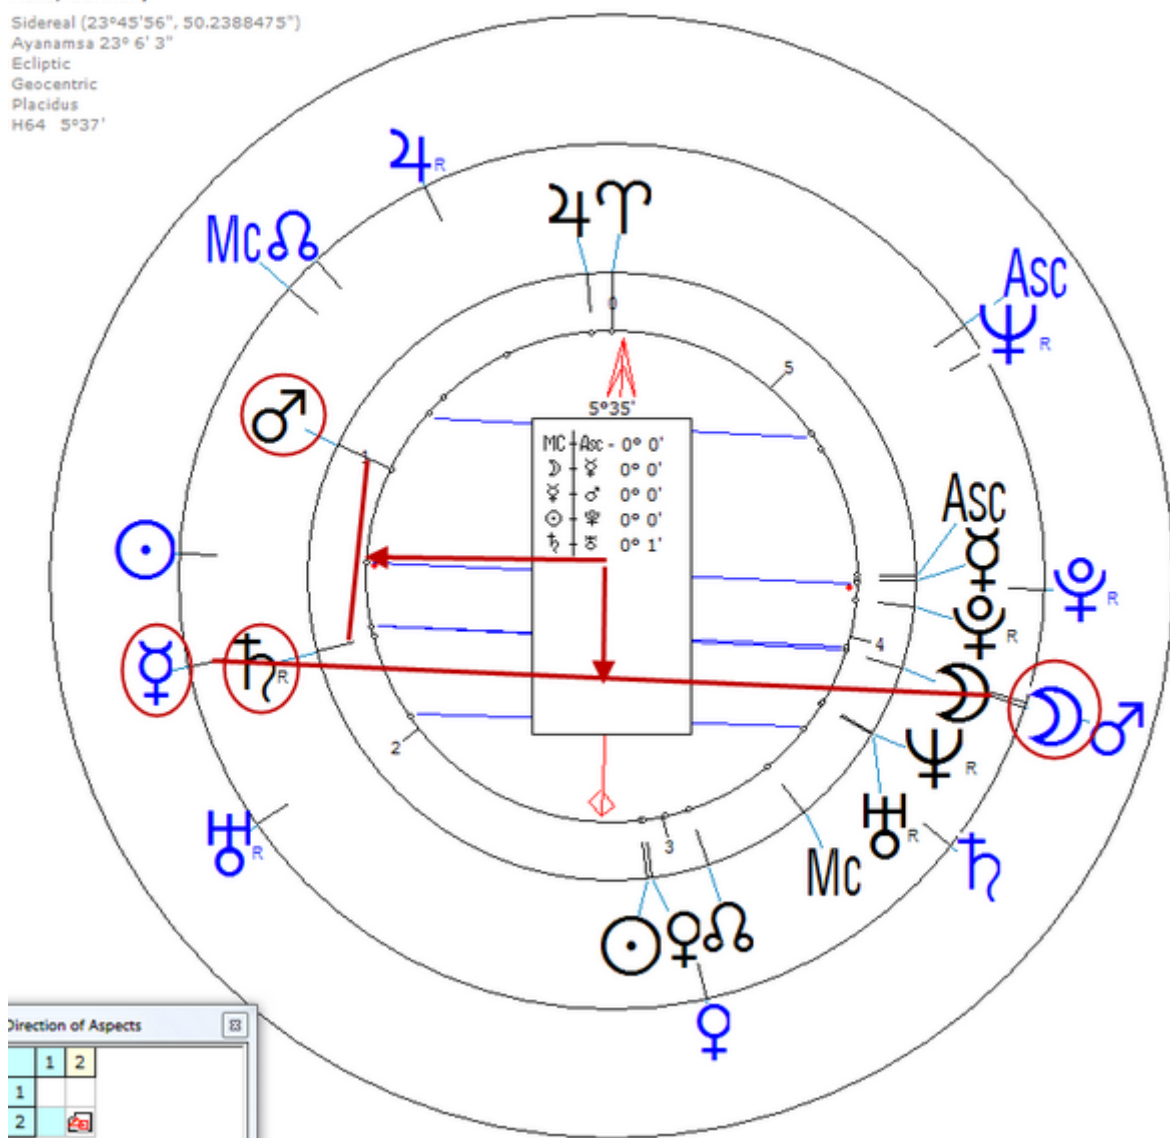

Lohmann, Michael

7 March 1952 at 07:30 (= 07:30 AM)Halle, Germany, 51n29, 11e58

German design artist, illustrator and computer design tech.

<https://www.astro.com/astro-databank/Lohmann,_Michael>

He hanged himself 6/20/1994, Letterkenny, Ireland.

Lunar Return (Harmonic 64)

Lunar $\text{♃} / \text{♀} = \text{♂}_n / \text{♁}_n$

Lohmann, Michael
7 March 1952 Fri 7:30 (GMT+1) 51n29 11e58
Halle, Germany
Sidereal (23°45'56", 50.2388475")
Ayanamsa 23° 6' 3"
Ecliptic
Geocentric
Placidus
H64 5°37'

Direction of Aspects

1	2
1	
2